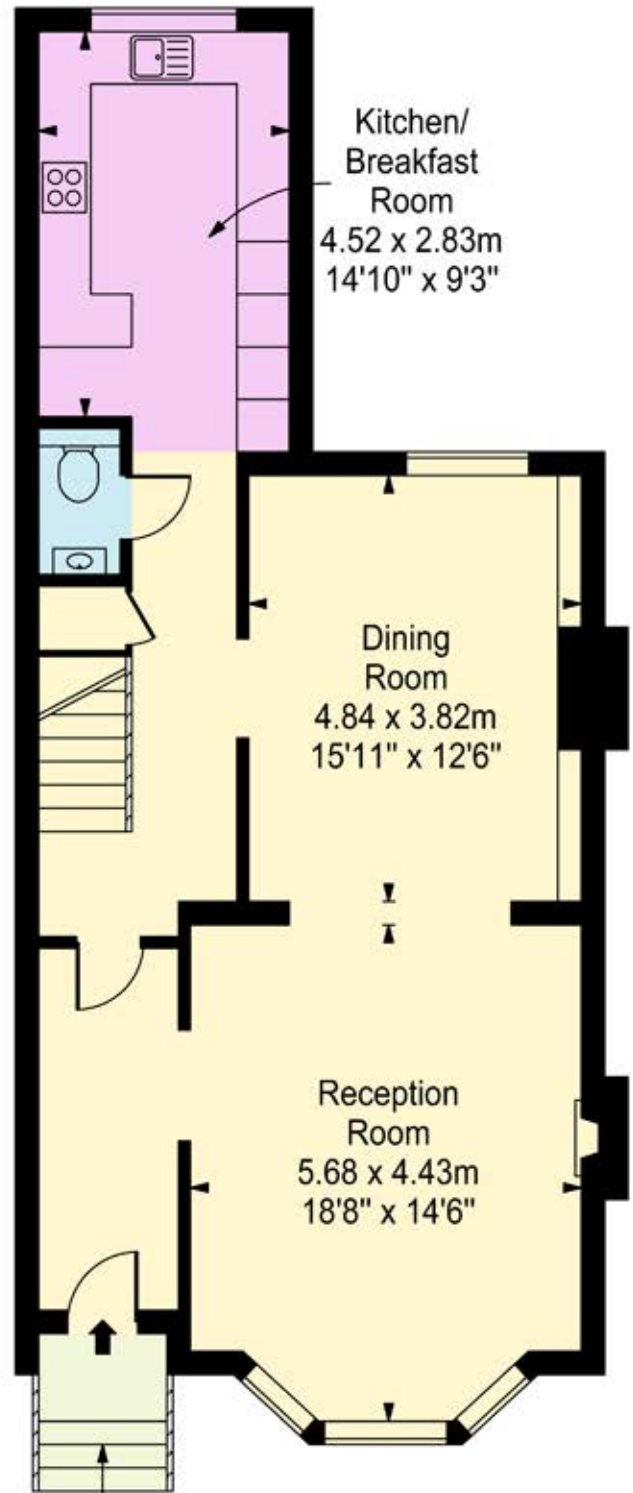

Richmond Hill

Approx. Gross Internal Area

156.08 Sq M - 1680 Sq Ft

Access
To
Communal
Garden

Lower ground Floor

Raised Ground Floor

Every attempt is made to assure accuracy, however measurements are approximate and for illustrative purposes only. Not to scale.