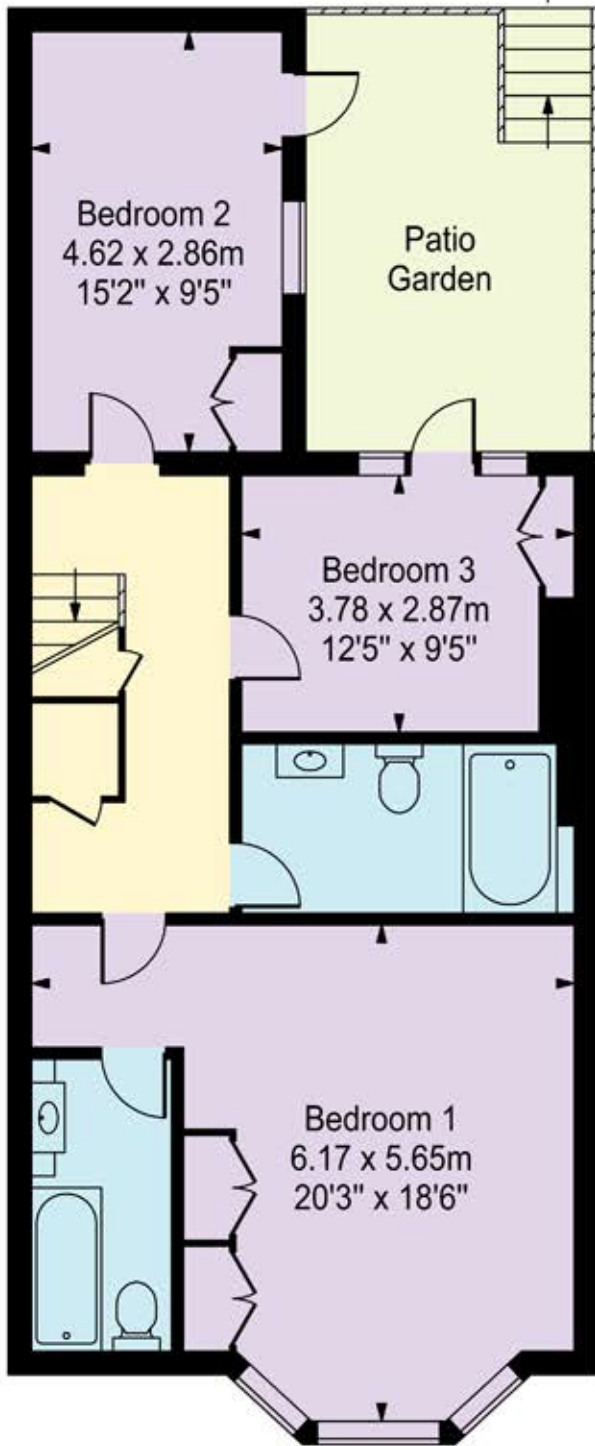

Richmond Hill

Approx. Gross Internal Area

156.08 Sq M - 1680 Sq Ft

Access
To
Communal
Garden

Lower ground Floor

Raised Ground Floor

Every attempt is made to assure accuracy, however measurements are approximate and for illustrative purposes only. Not to scale.