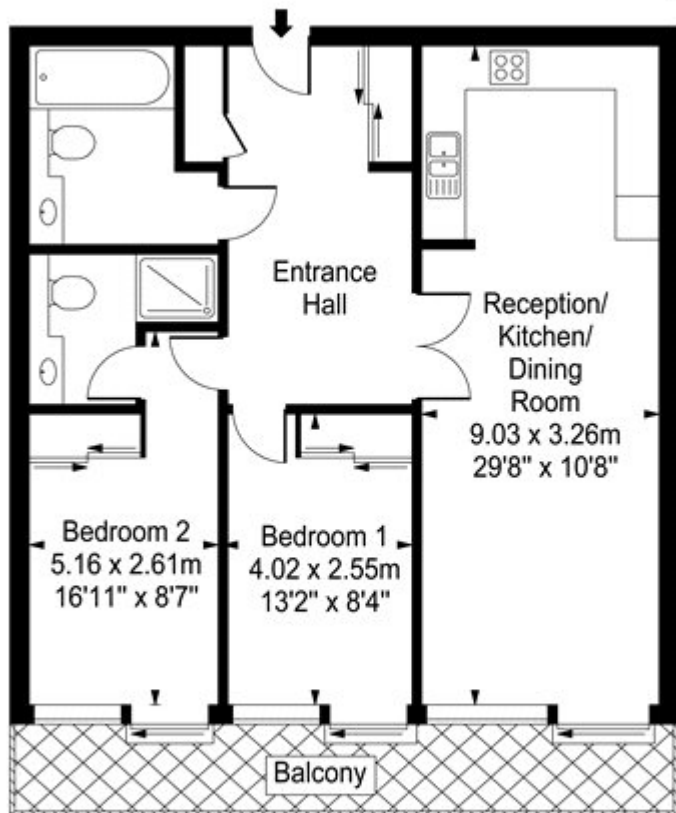

# Blade House

Approx. Gross Internal Area  
78.58 Sq M - 846 Sq Ft

First Floor

Every attempt is made to assure accuracy, however measurements are approximate and for illustrative purposes only. Not to scale.